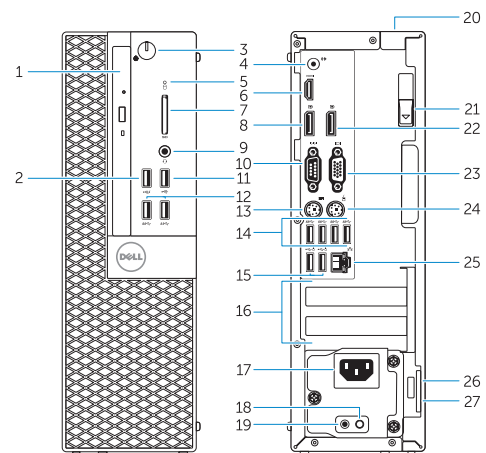

## Features

Fitur | Funciones | Tính năng | الميزات

1. Optical-drive bay
2. USB 2.0 connector with PowerShare
3. Power button/Power light
4. Line-out connector
5. Hard-drive activity light
6. HDMI connector
7. Memory card reader (optional)
8. DisplayPort connector
9. Headphone connector
10. Serial connector
11. USB 2.0 connector
12. USB 3.0 connectors
13. PS2/Keyboard connector
14. USB 3.0 connectors
15. USB 2.0 connectors (Supports Smart Power On)
16. Expansion-card slots
17. Power connector
18. Power-supply diagnostic button
19. Power-supply diagnostic light
20. Cable-cover lock slot
21. Release latch
22. DisplayPort connector
23. VGA connector (optional)
24. PS2/Mouse connector
25. Network connector
26. Security-cable slot
27. Padlock ring